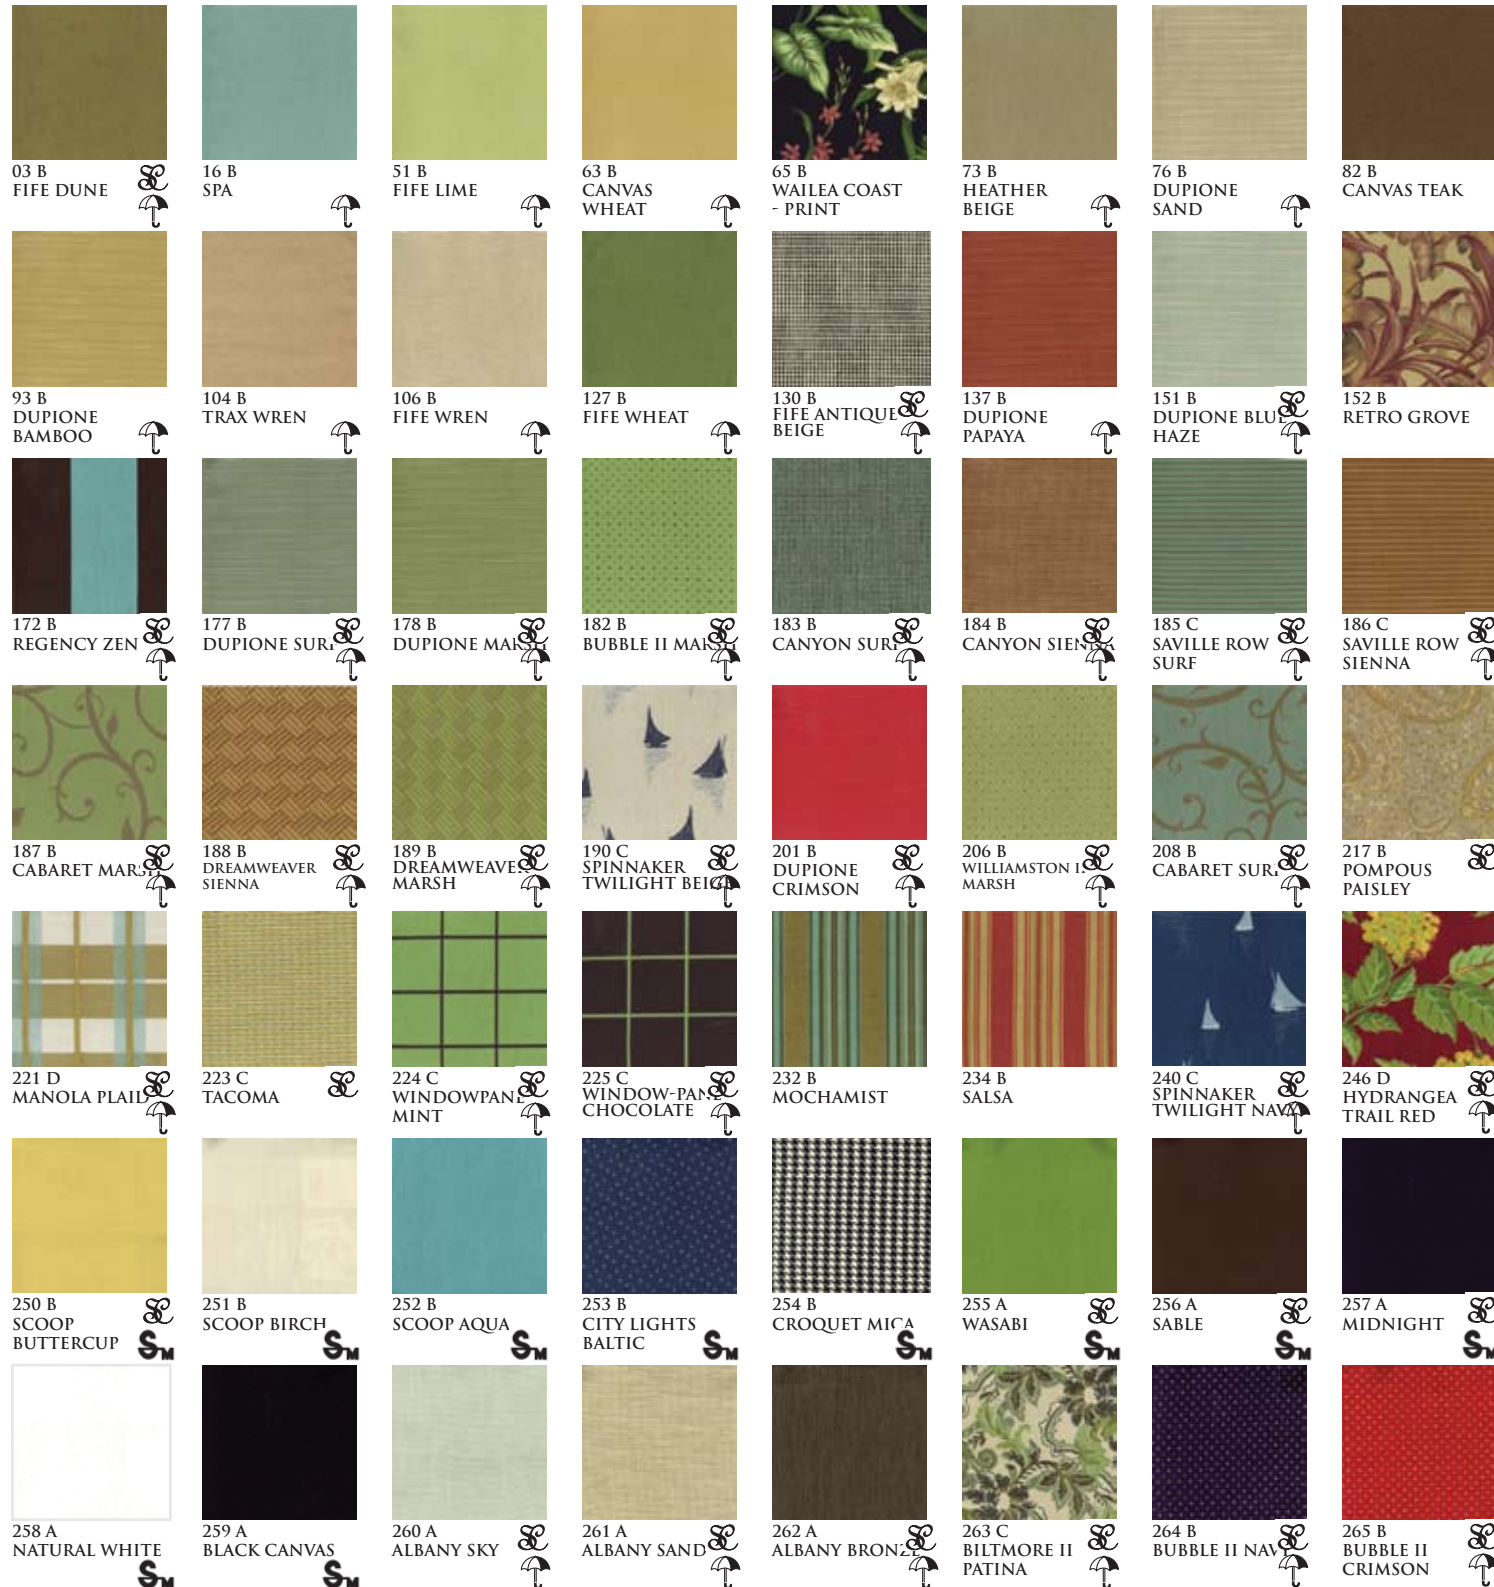

SUMMER CLASSICS COLORES

EXCLUSIVE FABRIC COLLECTION

FABRIC BY THE YARD 800+FABRIC

= SUMMER CLASSICS
 EXCLUSIVE FABRIC

NOT FOR UMBRELLAS: 298 C - YELLOW STONE ONYX, 338 C - YELLOW STONE BEIGE