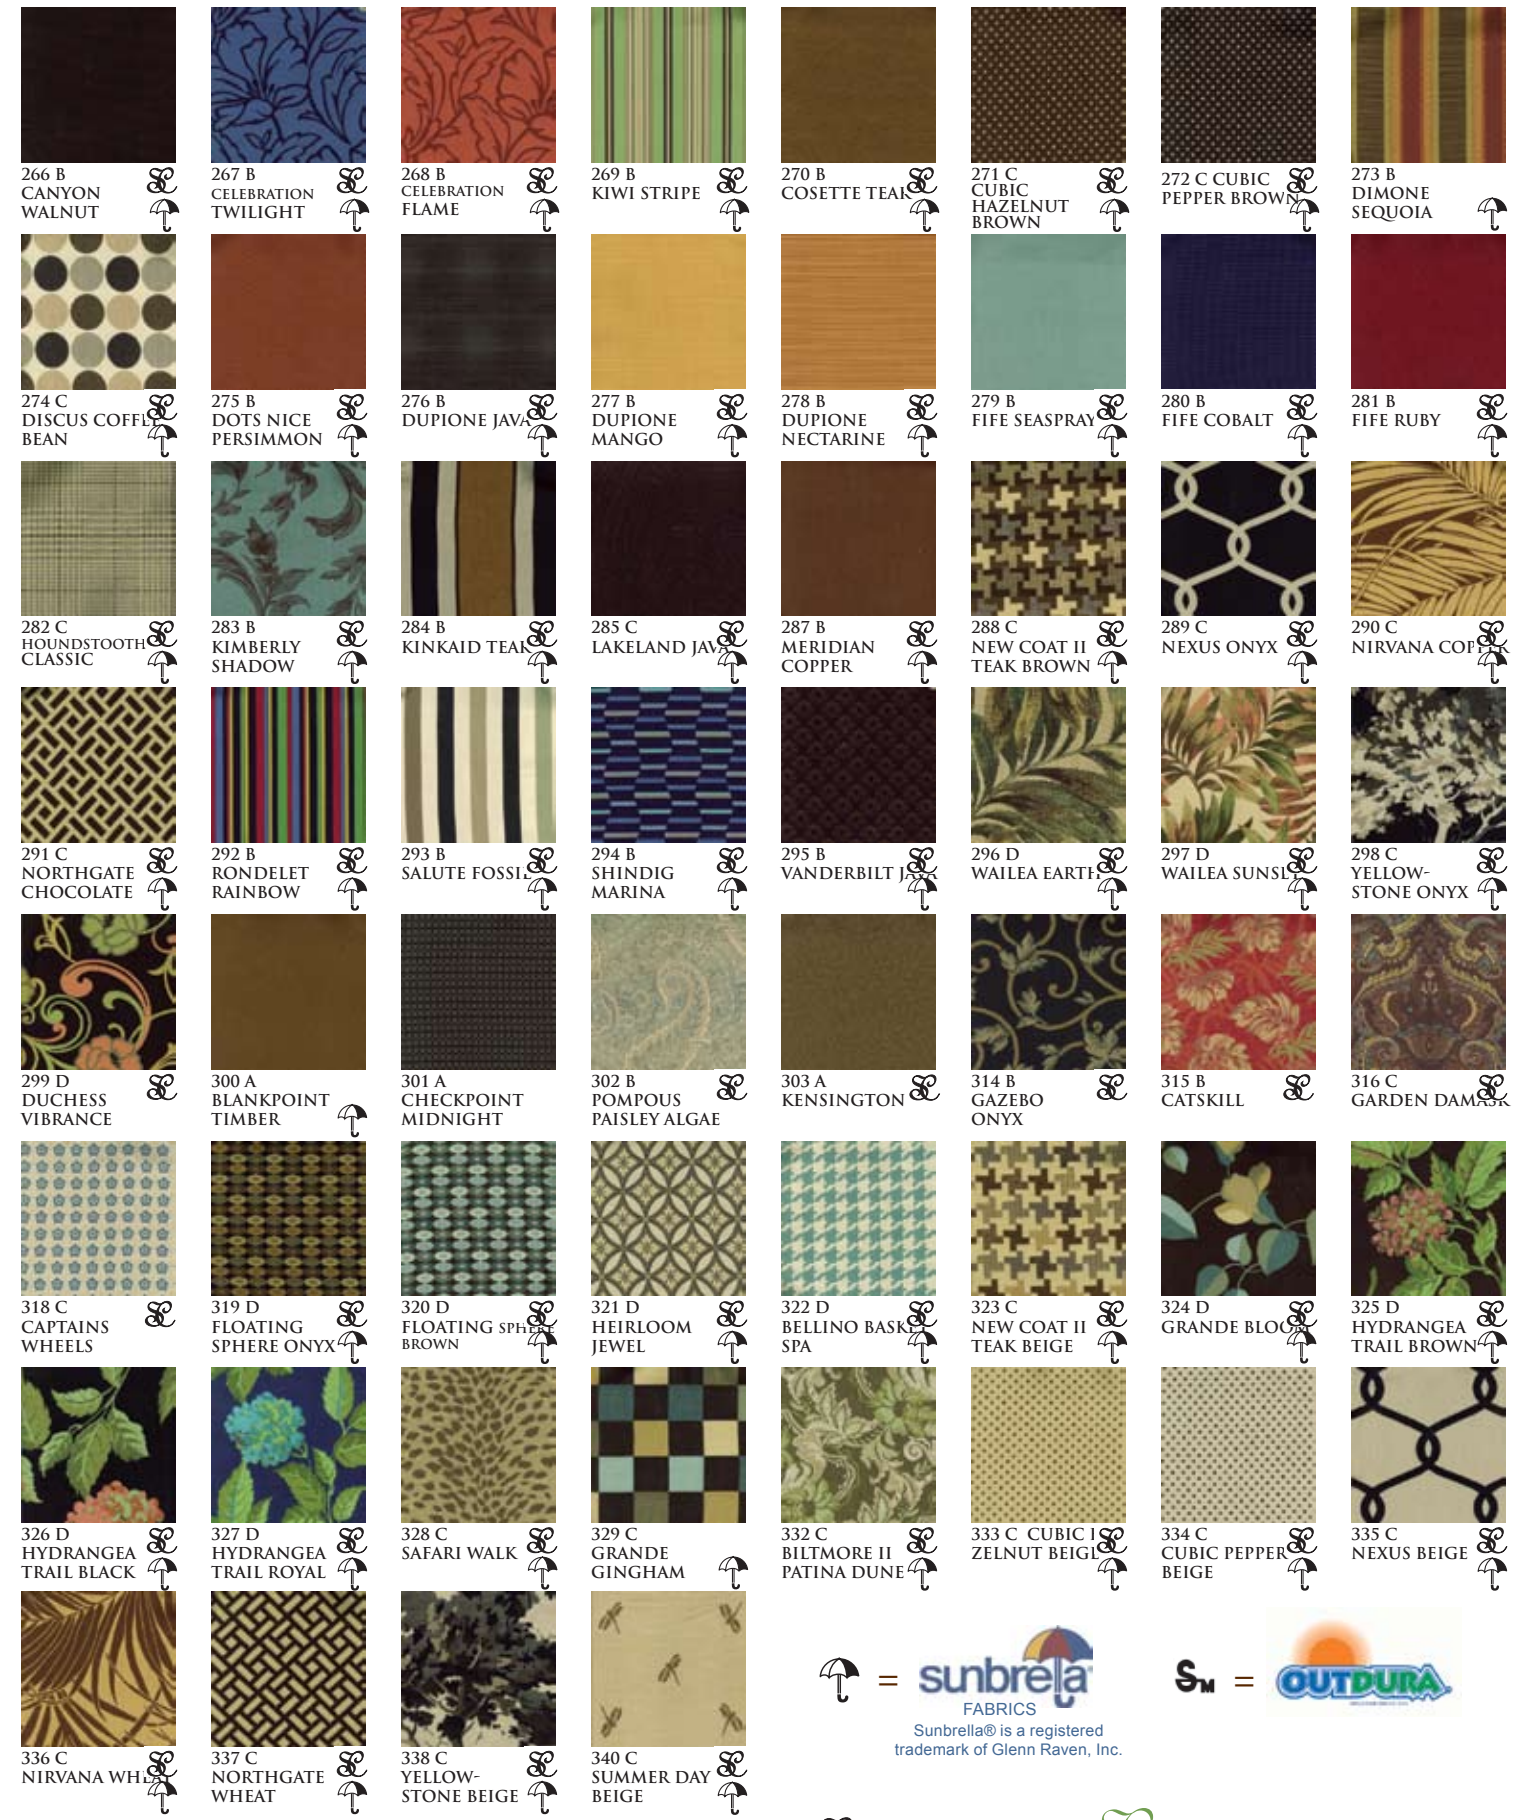

SUMMER CLASSICS COLORES

EXCLUSIVE FABRIC COLLECTION

FABRIC BY THE YARD 800+FABRIC

= SUMMER CLASSICS
 EXCLUSIVE FABRIC

NOT FOR UMBRELLAS: 298 C - YELLOW STONE ONYX, 338 C - YELLOW STONE BEIGE